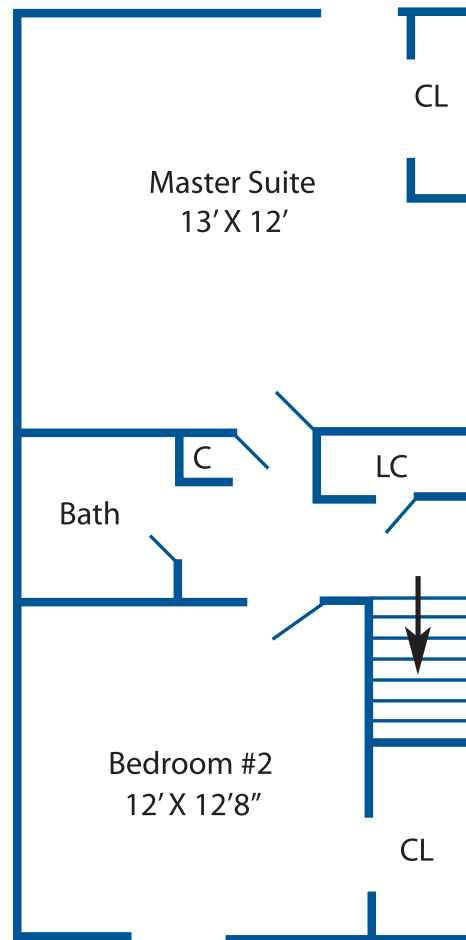

Dutch Village

First Level

Second Level

The Iris

2 Bedroom / 1.5 Bath / 1075 Square Feet