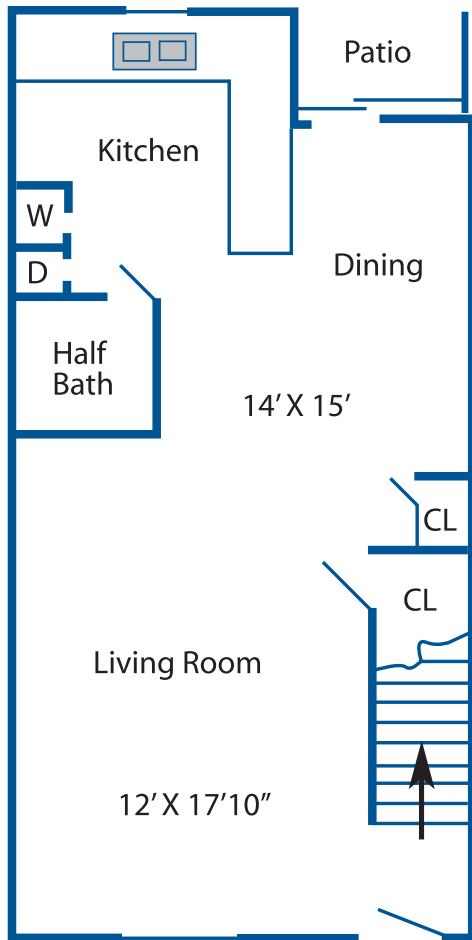

Dutch Village

First Level

Second Level

The Iris

2 Bedroom / 1.5 Bath / 1075 Square Feet